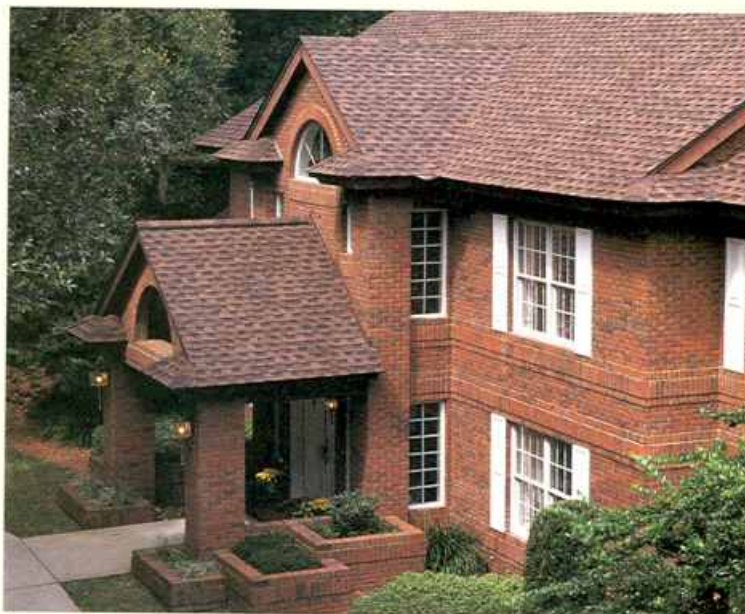

Elk offers premium roofing products with either a wood-shake or slate-like look: Prestique Gallery Collection™, Prestique Plus 40 High Definition®, Prestique I 35 High Definition, Prestique 30 High Definition, Prestique 25 Raised Profile™, and Capstone 40. Each provides outstanding protection and is designed to enhance the look of your home.

Prestique 25 Raised Profile in Birchwood.

Prestique Plus 40 High Definition in Aspen White.

P R E S T I Q U E P R E M I U M R O O F I N G

If you enjoy the beauty of nature, you will appreciate the natural nuances found in Prestique roofing. Like leaves on a tree, it has a textural complexity that's pleasing to the eye. And Prestique's wide range of nature-inspired colors make finding one well-suited for your locale an easy task.

Prestique shingles have either Elk's distinctive *High Definition* or *Raised Profile* look. This gives them a rich dimensional appearance that adds depth and texture to a home's roof. The result? The addition of Prestique shingles is one of the best ways to improve your home's visual appeal and market value.